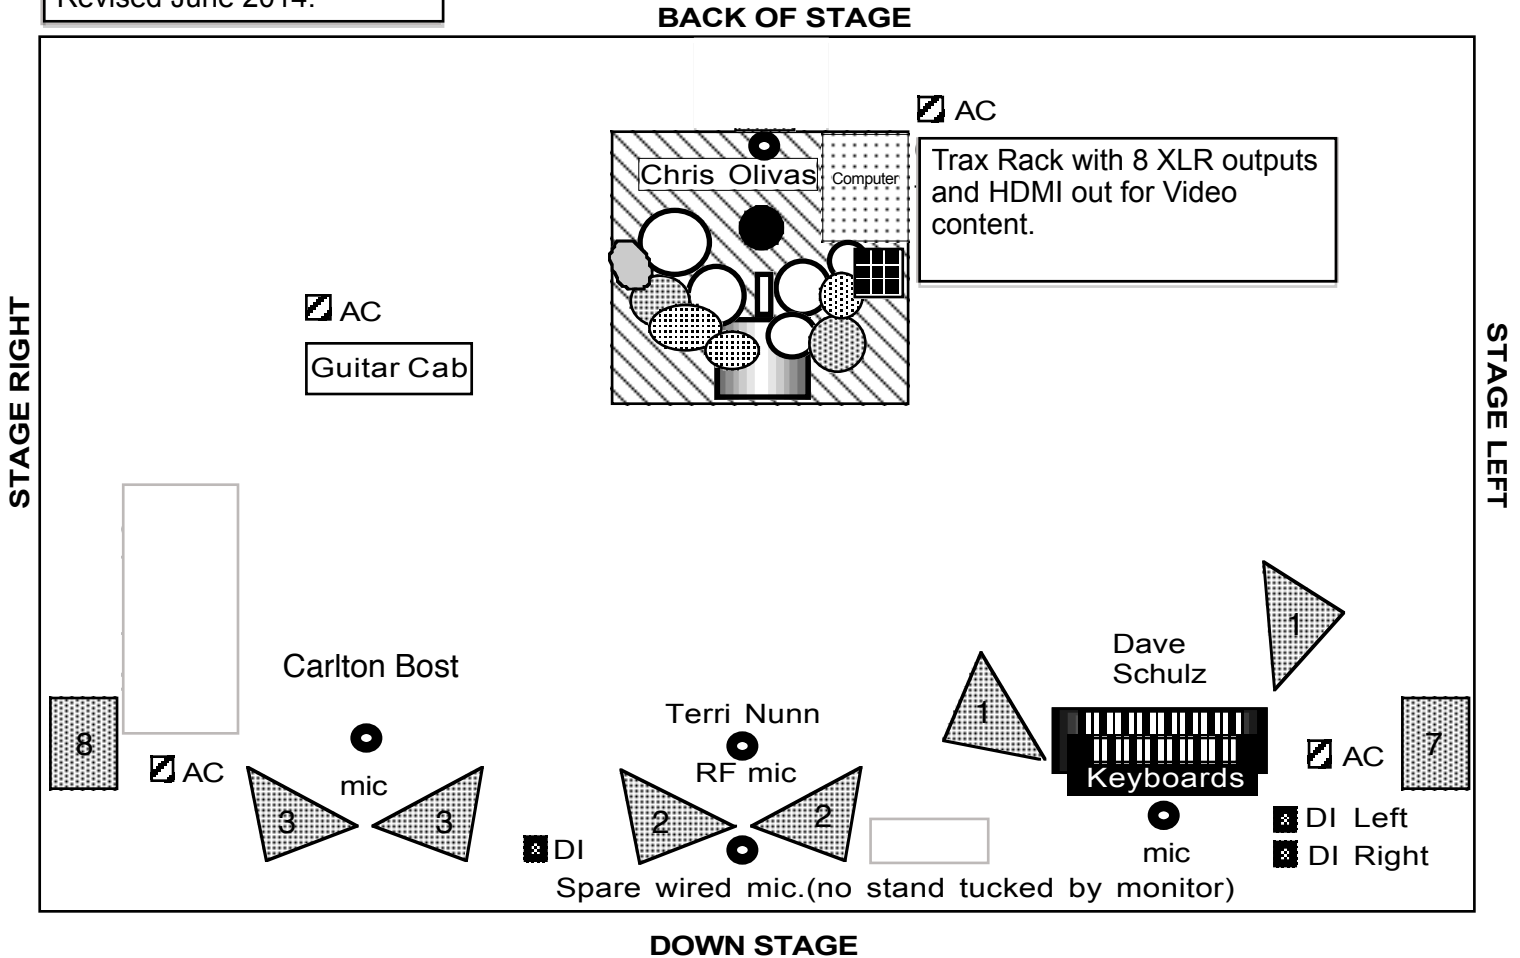

## STAGE PLOT

"PLEASE STUDY"

Revised June 2014.

### KEY :-

MONITORS AND ASSIGNMENTS DEDICATED MIXES.

MONITOR SIDE FILLS

DRUM RISER 8'W x 8'D x 12"H.

AC POWER DROP QUAD BOX .110 V @ 60hz

DI BOXES

VOCAL MIC PLACEMENT