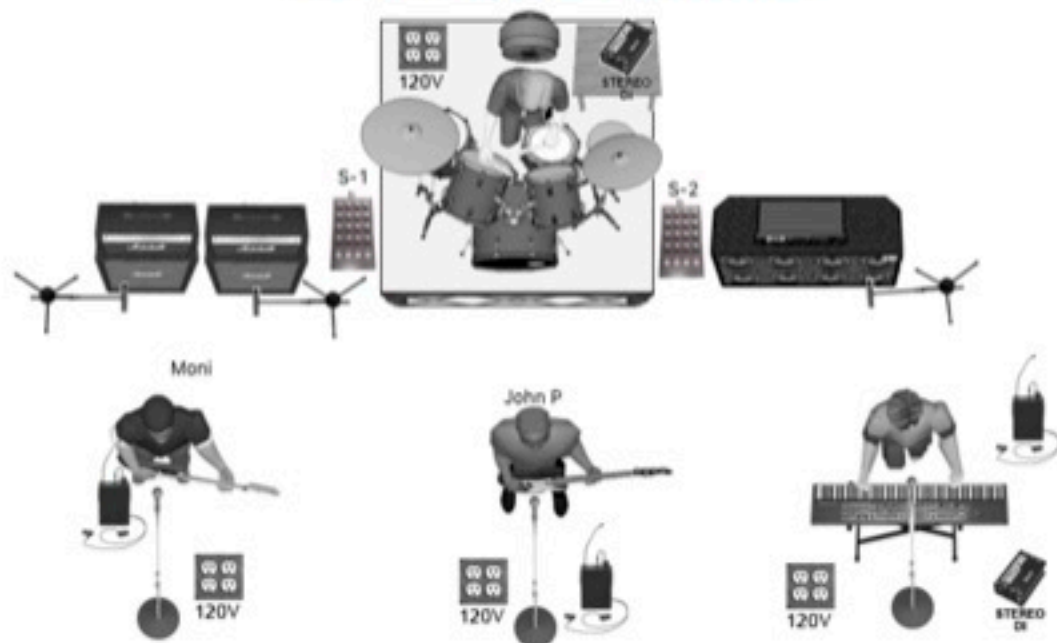

# ASIA

FEATURING JOHN PAYNE

1. Kick  
2. Snare  
3. Hat  
4. R1  
5. R2  
6. OPEN  
7. OPEN  
8. F2  
9. OH H  
10. OH R

11. Ride  
12. Bass  
13. Keys L  
14. Keys R  
15. OPEN  
16. OPEN  
17. Gtr 1  
18. Gtr 2  
19. John P V  
20. Keys V

21. OPEN  
22. OPEN  
23. SR Gtr V  
24. OPEN  
25. OPEN  
26. OPEN  
27. OPEN  
28. OPEN  
29. Trax L  
30. Trax R

31. Extra 1  
32. Extra 2

Monitor World Outputs (M32C)  
1-2 Johnny (Lines)  
3-4 John P (Wireless IEM)  
5-6 Jonathan (Wireless IEM)  
7-8 OPEN  
9-10 OPEN  
11 Moni (Wireless IEM)  
12 OPEN  
13 OPEN

FOH Outputs:  
1-2 Main L&R  
3 Front Fill  
4 Sub  
5-6 Delay Speakers  
7-8 Rec Lines  
9 Talk Send to Mon

Special Requests:  
1. Fan behind drums!!  
2. Small platform (Drum Mixer)  
3. Waters / Towels  
4. Power for each member  
5. Active DI Boxes  
6. (2) 16 Channel Snakes  
7. Optional SL & SR Risers